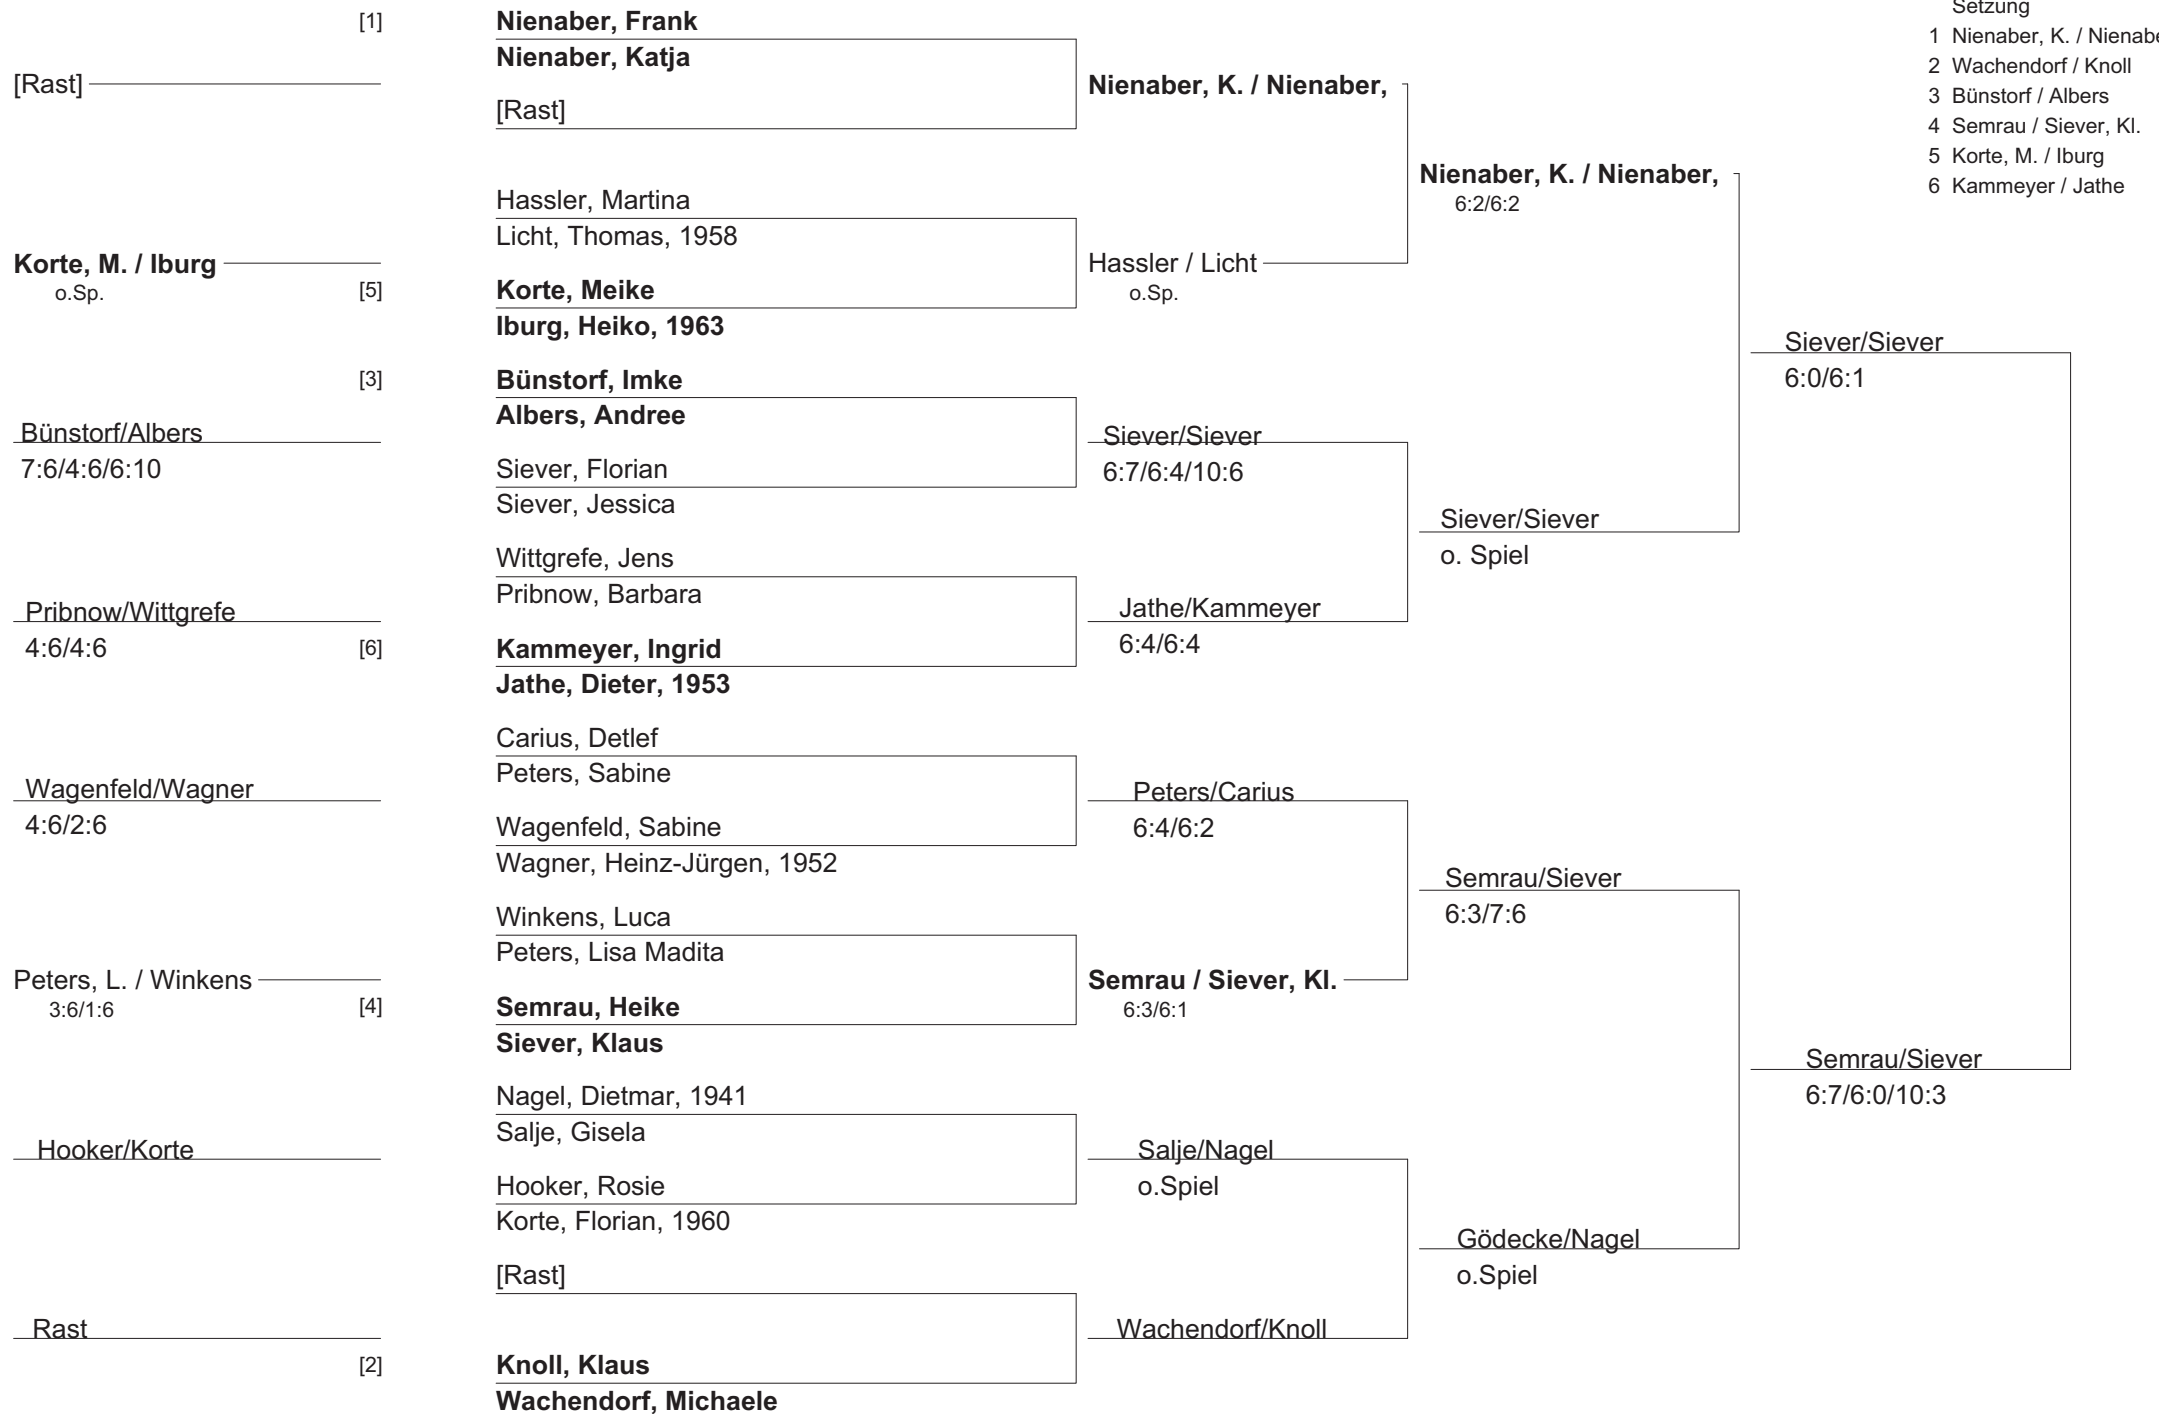

**TV Syke Mixed-VM-2012**  
**Mixed**

Siever/Siever  
6:7/6:1/10:7