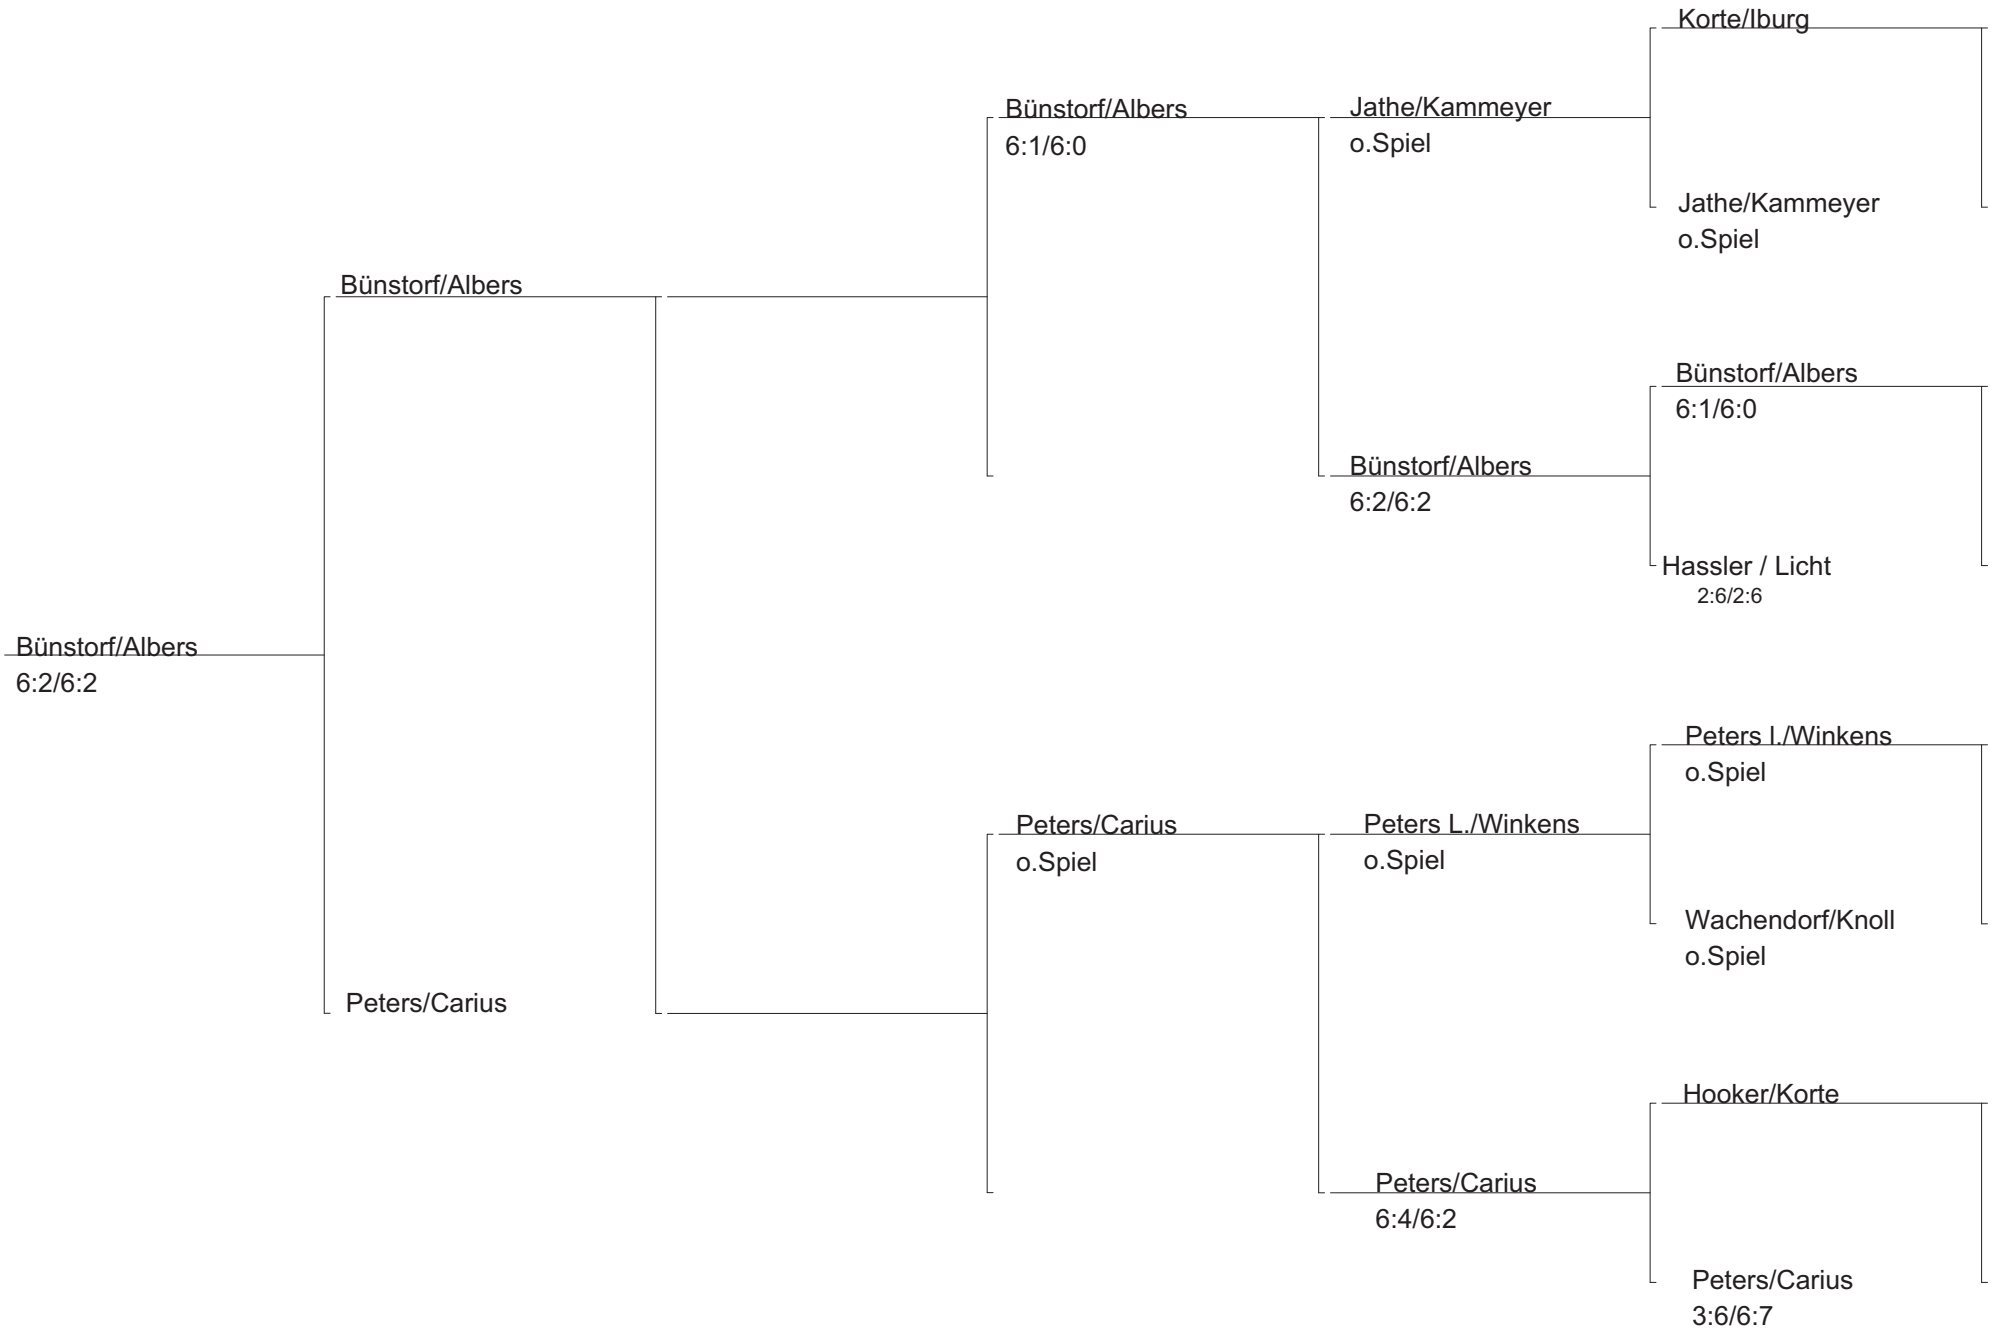

**TV Syke Mixed-VM-2012**  
**Mixed**

Siever/Siever  
6:7/6:1/10:7